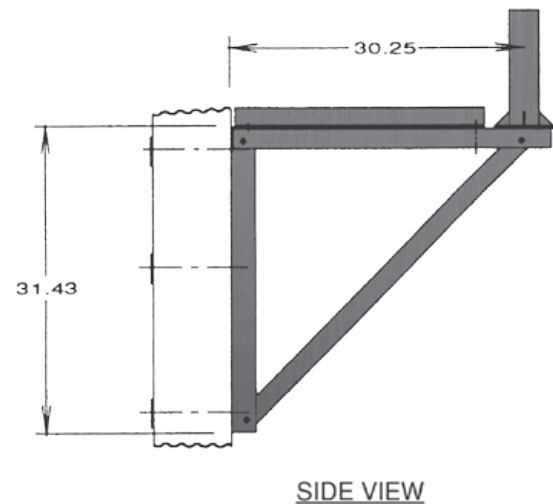

The WL-4 is designed to be a durable wall mount for a wide range of products. The WL-4 is used with all major brands of satellite antennas up to 1.2M, wireless products and other applications.

Baird Mounting Systems
3160 Logan Ave
Waterloo, Iowa 50703

Phone: 319-233-3561
Fax: 319-235-7653

www.BairdMounts.com

PART NUMBER	DESCRIPTION
WL4-166x1	Wall Mount, 1.66" O.D. x 1' Mast
WL4-190x1	Wall Mount, 1.90" O.D. x 1' Mast
WL4-200x1	Wall Mount, 2.00" O.D. x 1' Mast
WL4-237x1	Wall Mount, 2.37" O.D. x 1' Mast
WL4-288x1	Wall Mount, 2.88" O.D. x 1' Mast
WL4-300x1	Wall Mount, 3.00" O.D. x 1' Mast
WL4-MK	Through Wall Mounting Kit for WL-4 (Optional)

PRODUCT INFORMATION

Application:	Wall
Type:	Penetrating, Wall
Uses:	Satellite up to 1.2M Wireless Other Applications
Wall Offset:	30.25" Offset From Wall
Finish:	Hot Dip Galvanized
Satellite Mast Sizes:	1.66" O.D. to 3.00" O.D. 1.0' Height
Wireless / Other Application Mast Sizes:	1.66" O.D. to 2.37" O.D. 1.0' to 5.0' Mast Height
Wall Mounting:	Optional Baird Through-Wall Mounting Kit Concrete walls use 1/2" diameter concrete anchors (not included) Wood frame use 1/2" lag bolts in to wall structure (not included)
Shipping:	UPS/FedEx Shipping Available Bulk Shipments – Up to 30 Units per Pallet
Warranty:	10 Year Product Warranty