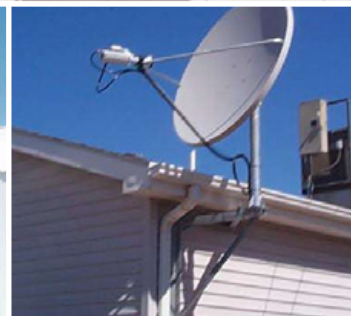

Model: WL-4
Type: Wall Mount System
1.0M to 1.2M Antennas

Baird is the world's leading antenna mounting systems manufacturer. Baird designs, tests and manufactures mounting systems for every antenna offered in the world today. In the most demanding situations and conditions on earth, Baird is ***Underneath It All.***

Superior Quality

- 100% hot dipped galvanized finish
- Zinc plated hardware
- Design tested for survivability
- State-of-the-art manufacturing
- Heavy gauge steel fabrication

Ultimate Flexibility

- Mast sizes to accommodate ALL major antenna brands
- Mast heights up to 10' (3.2M) for wireless and other applications
- Custom installations? Baird can meet your needs with more than 20 years of Industry experience

The WL-4 is designed to be a durable wall mount for a wide range of products. The WL-4 is used with all major brands of satellite antennas up to 1.2M, wireless products and other applications.

Baird Mounting Systems
3160 Logan Ave
Waterloo, Iowa 50703