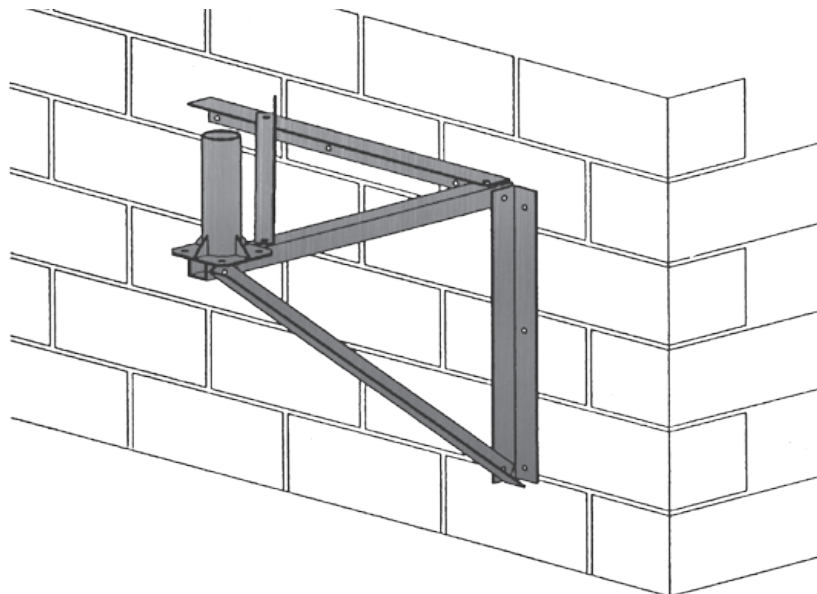

Superior Quality

- 100% hot dipped galvanized finish
- Zinc plated hardware
- Design tested for survivability
- State-of-the-art manufacturing
- Heavy gauge steel fabrication

Ultimate Flexibility

- Mast sizes to accommodate ALL major antenna brands
- Mast heights up to 10' (3.2M) for wireless and other applications
- Custom installations? Baird can meet your needs with more than 20 years of Industry experience

The WL-4 is designed to be a durable wall mount for a wide range of products. The WL-4 is used with all major brands of satellite antennas up to 1.2M, wireless products and other applications.

Baird Mounting Systems
3160 Logan Ave
Waterloo, Iowa 50703

PRODUCT INFORMATION

Application:	Wall
Type:	Penetrating, Wall
Uses:	Satellite up to 1.2M Wireless Other Applications
Wall Offset:	30.25" Offset From Wall
Finish:	Hot Dip Galvanized
Satellite Mast Sizes:	1.66" O.D. to 3.00" O.D. 1.0' Height
Wireless / Other Application Mast Sizes:	1.66" O.D. to 2.37" O.D. 1.0' to 5.0' Mast Height
Wall Mounting:	Optional Baird Through-Wall Mounting Kit Concrete walls use 1/2" diameter concrete anchors (not included) Wood frame use 1/2" lag bolts in to wall structure (not included)
Shipping:	UPS/FedEx Shipping Available Bulk Shipments – Up to 30 Units per Pallet
Warranty:	10 Year Product Warranty