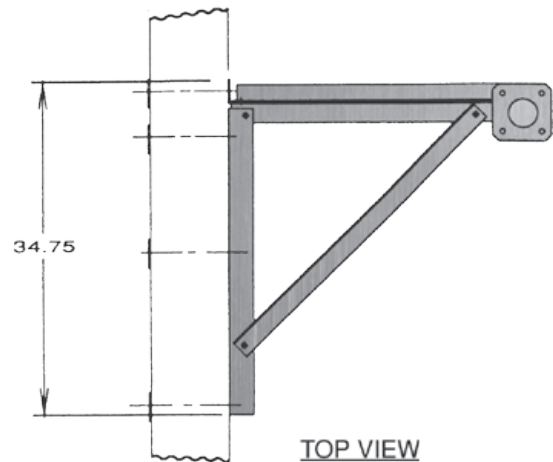

The WL-4 is designed to be a durable wall mount for a wide range of products. The WL-4 is used with all major brands of satellite antennas up to 1.2M, wireless products and other applications.

Baird Mounting Systems
3160 Logan Ave
Waterloo, Iowa 50703

Phone: 319-233-3561
Fax: 319-235-7653

www.BairdMounts.com

PART NUMBER	DESCRIPTION
WL4-166x1	Wall Mount, 1.66" O.D. x 1' Mast
WL4-190x1	Wall Mount, 1.90" O.D. x 1' Mast
WL4-200x1	Wall Mount, 2.00" O.D. x 1' Mast
WL4-237x1	Wall Mount, 2.37" O.D. x 1' Mast
WL4-288x1	Wall Mount, 2.88" O.D. x 1' Mast
WL4-300x1	Wall Mount, 3.00" O.D. x 1' Mast
WL4-MK	Through Wall Mounting Kit for WL-4 (Optional)

PRODUCT INFORMATION

Application:	Wall
Type:	Penetrating, Wall
Uses:	Satellite up to 1.2M Wireless Other Applications
Wall Offset:	30.25" Offset From Wall
Finish:	Hot Dip Galvanized
Satellite Mast Sizes:	1.66" O.D. to 3.00" O.D. 1.0' Height
Wireless / Other Application Mast Sizes:	1.66" O.D. to 2.37" O.D. 1.0' to 5.0' Mast Height
Wall Mounting:	Optional Baird Through-Wall Mounting Kit Concrete walls use 1/2" diameter concrete anchors (not included) Wood frame use 1/2" lag bolts in to wall structure (not included)
Shipping:	UPS/FedEx Shipping Available Bulk Shipments – Up to 30 Units per Pallet
Warranty:	10 Year Product Warranty