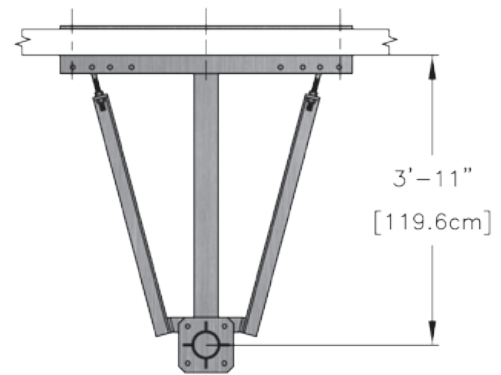

The WL-2 (48") is designed to be a solid wall mount with a 48" offset to accommodate a wide range of products. The WL-2 (48") is used with all major brands of satellite antennas from 1.8M to 3.0M, wireless products and other applications.

Baird Mounting Systems
3160 Logan Ave
Waterloo, Iowa 50703

Phone: 319-233-3561
Fax: 319-235-7653

www.BairdMounts.com

PART NUMBER	DESCRIPTION
WL2-48-350x3	Wall Mount, 48" Offset From Wall, 3.50" O.D. x 3' Mast
WL2-48-400x3	Wall Mount, 48" Offset From Wall, 4.00" O.D. x 3' Mast
WL2-48-450x3	Wall Mount, 48" Offset From Wall, 4.50" O.D. x 3' Mast
WL2-48-550x3	Wall Mount, 48" Offset From Wall, 5.50" O.D. x 3' Mast
WL2-48-556x3	Wall Mount, 48" Offset From Wall, 5.56" O.D. x 3' Mast
WL2-48-662x3	Wall Mount, 48" Offset From Wall, 6.62" O.D. x 3' Mast

PRODUCT INFORMATION	
Application:	Wall
Type:	Penetrating, Wall
Uses:	Satellite From 1.8M to 3.0M Wireless Other Applications
Wall Offset:	46.8" Offset From Wall
Finish:	Hot Dip Galvanized
Satellite Mast Sizes:	2.88" O.D. to 6.62" O.D. 2.0' to 3.0' Mast Height
Wireless / Other Application Mast Sizes:	2.37" O.D. to 4.50" O.D. 3.0' to 8.0' Mast Height
Wall Mounting:	Mounting Kit Included
Shipping:	Freight
Warranty:	10 Year Product Warranty