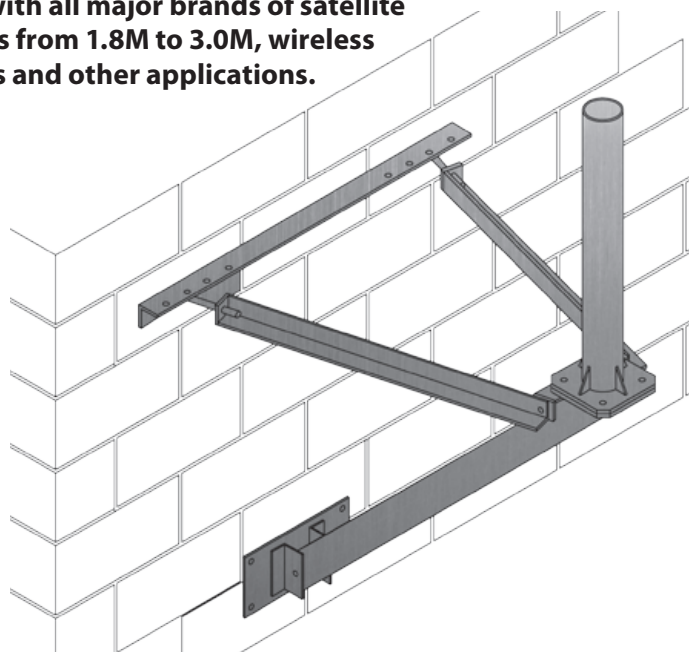

Superior Quality

- 100% hot dipped galvanized finish
- Zinc plated hardware
- Design tested for survivability
- State-of-the-art manufacturing
- Heavy gauge steel fabrication

Ultimate Flexibility

- Mast sizes to accommodate ALL major antenna brands
- Mast heights up to 10' (3.2M) for wireless and other applications
- Custom installations? Baird can meet your needs with more than 20 years of Industry experience

The WL-2 (48") is designed to be a solid wall mount with a 48" offset to accommodate a wide range of products. The WL-2 (48") is used with all major brands of satellite antennas from 1.8M to 3.0M, wireless products and other applications.