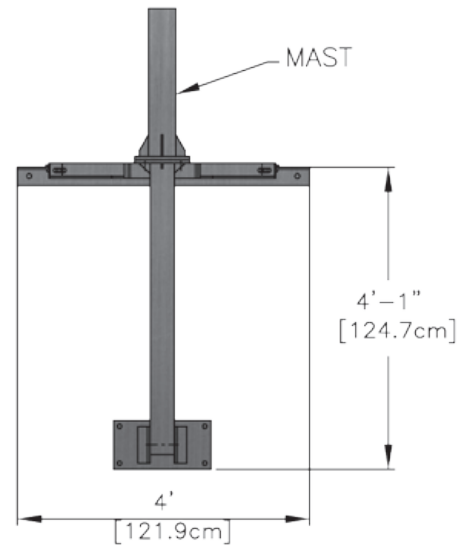

The WL-2 (48") is designed to be a solid wall mount with a 48" offset to accommodate a wide range of products. The WL-2 (48") is used with all major brands of satellite antennas from 1.8M to 3.0M, wireless products and other applications.

Baird Mounting Systems
3160 Logan Ave
Waterloo, Iowa 50703

Phone: 319-233-3561
Fax: 319-235-7653

www.BairdMounts.com

PART NUMBER	DESCRIPTION
WL2-48-350x3	Wall Mount, 48" Offset From Wall, 3.50" O.D. x 3' Mast
WL2-48-400x3	Wall Mount, 48" Offset From Wall, 4.00" O.D. x 3' Mast
WL2-48-450x3	Wall Mount, 48" Offset From Wall, 4.50" O.D. x 3' Mast
WL2-48-550x3	Wall Mount, 48" Offset From Wall, 5.50" O.D. x 3' Mast
WL2-48-556x3	Wall Mount, 48" Offset From Wall, 5.56" O.D. x 3' Mast
WL2-48-662x3	Wall Mount, 48" Offset From Wall, 6.62" O.D. x 3' Mast

PRODUCT INFORMATION	
Application:	Wall
Type:	Penetrating, Wall
Uses:	Satellite From 1.8M to 3.0M Wireless Other Applications
Wall Offset:	46.8" Offset From Wall
Finish:	Hot Dip Galvanized
Satellite Mast Sizes:	2.88" O.D. to 6.62" O.D. 2.0' to 3.0' Mast Height
Wireless / Other Application Mast Sizes:	2.37" O.D. to 4.50" O.D. 3.0' to 8.0' Mast Height
Wall Mounting:	Mounting Kit Included
Shipping:	Freight
Warranty:	10 Year Product Warranty

TOP VIEW

FRONT VIEW

www.BairdMounts.com

Model: WL-2 (48")
Type: Wall Mount System
1.8M to 3.0M Antennas

BAIRD 
 SATELLITE MOUNTING SYSTEMS