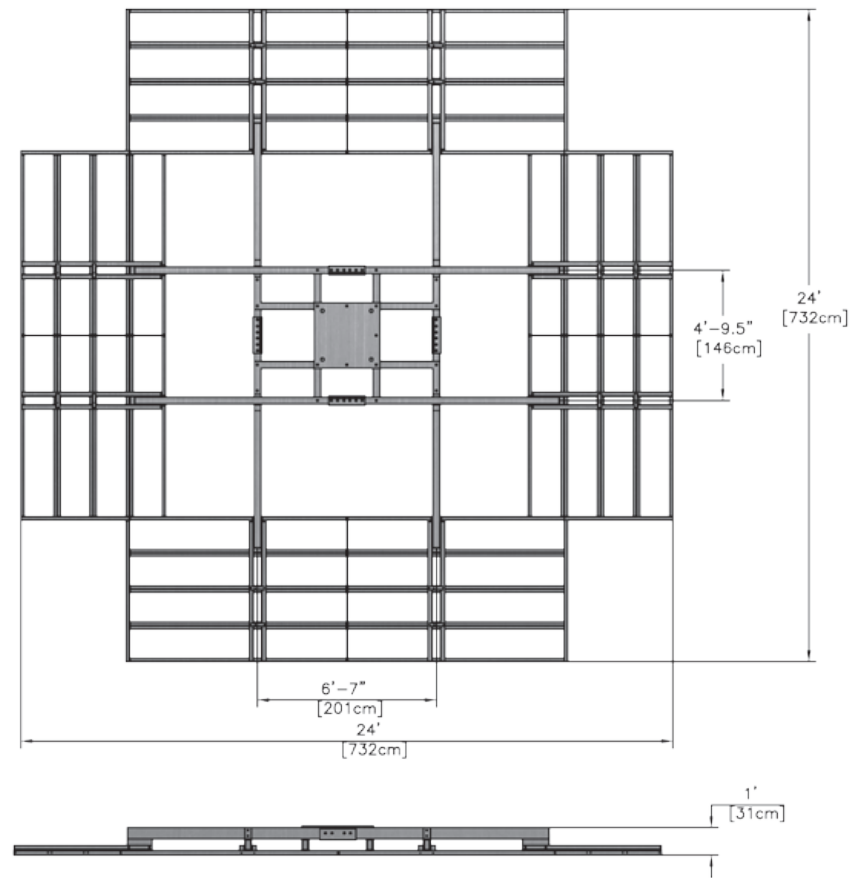

PART NUMBER	DESCRIPTION
AFCH24-65G-R	Non-Pen Mount, 4 Trays Per Leg, 24' x 24' Footprint, 65G Tower Adapter w/ Rubber
AFCH24-MONO-R	Non-Pen Mount, 4 Trays Per Leg, 24' x 24' Footprint, Monopole Adapter w/ Rubber
AFCH24	Contact Baird for a complete list of available AFC HD Models

PRODUCT INFORMATION	
Application:	Roof-Top or Ground
Type:	Non-Penetrating, Flat Surface
Uses:	Towers Monopoles Satellite 3.7M to 5.0M+
Footprint:	24' x 24' = 576 sq ft
Available Options:	1 Tray Per Leg 2 Trays Per Leg 3 Trays Per Leg 4 Trays Per Leg Penetrating Feet (No Trays)
Finish:	Hot Dip Galvanized
Wireless / Other Application Mast Sizes:	Tower or monopole is mounted directly to AFC Base
Satellite Mast Sizes:	Antenna kingpost or pedestal is mounted directly to AFC Base
Ballast:	Up to 304 Standard Concrete Blocks (8" x 8" x 16")
Shipping:	Freight 2 Shipping Pallets per Mount
Warranty:	10 Year Product Warranty