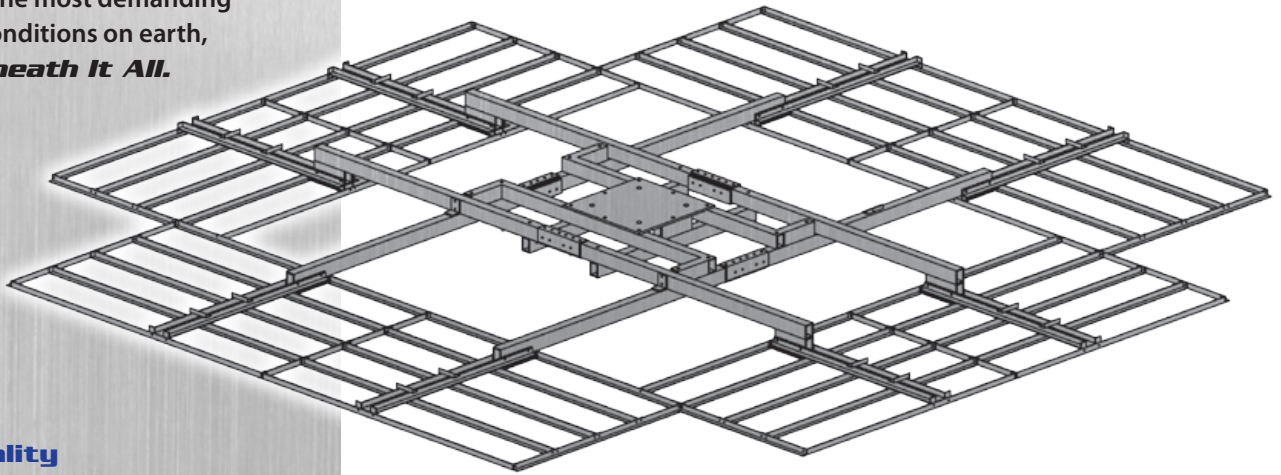

Model: AFC HD (4 Trays Per Leg)
Type: Non-Penetrating Mount System
Towers and Monopoles

Baird is the world's leading antenna mounting systems manufacturer. Baird designs, tests and manufactures mounting systems for every antenna offered in the world today. In the most demanding situations and conditions on earth, Baird is ***Underneath It All.***

Baird AFC HD Series products are used to mount towers or monopoles in remote locations. The AFC HD mount is secured with locally available ballast material and requires no concrete to provide a stable mounting platform.

Superior Quality

- 100% hot dipped galvanized finish
- Zinc plated hardware
- Design tested for survivability
- State-of-the-art manufacturing
- Heavy gauge steel fabrication

Ultimate Flexibility

- Mast sizes to accommodate ALL major antenna brands
- Mast heights up to 10' (3.2M) for wireless and other applications
- Custom installations? Baird can meet your needs with more than 20 years of industry experience

PRODUCT INFORMATION	
Application:	Roof-Top or Ground
Type:	Non-Penetrating, Flat Surface
Uses:	Towers Monopoles Satellite 3.7M to 5.0M+
Footprint:	24' x 24' = 576 sq ft
Available Options:	1 Tray Per Leg 2 Trays Per Leg 3 Trays Per Leg 4 Trays Per Leg Penetrating Feet (No Trays)
Finish:	Hot Dip Galvanized
Wireless / Other Application Mast Sizes:	Tower or monopole is mounted directly to AFC Base
Satellite Mast Sizes:	Antenna kingpost or pedestal is mounted directly to AFC Base
Ballast:	Up to 304 Standard Concrete Blocks (8" x 8" x 16")
Shipping:	Freight 2 Shipping Pallets per Mount
Warranty:	10 Year Product Warranty