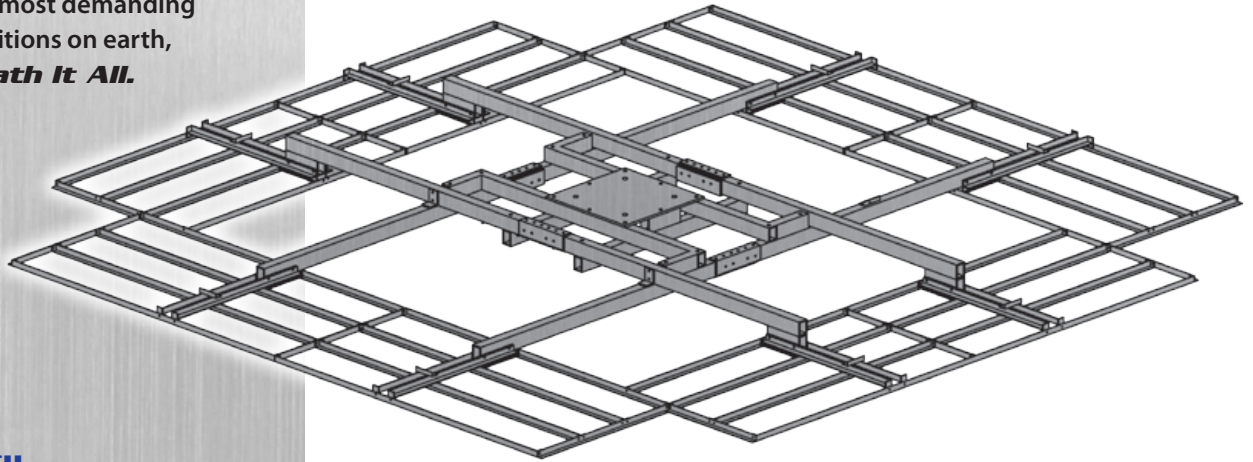

Model: AFC HD (3 Trays Per Leg)
Type: Non-Penetrating Mount System
Towers and Monopoles

Baird is the world's leading antenna mounting systems manufacturer. Baird designs, tests and manufactures mounting systems for every antenna offered in the world today. In the most demanding situations and conditions on earth, Baird is *Underneath It All*.

Baird AFC HD Series products are used to mount towers or monopoles in remote locations. The AFC HD mount is secured with locally available ballast material and requires no concrete to provide a stable mounting platform.

Superior Quality

- 100% hot dipped galvanized finish
- Zinc plated hardware
- Design tested for survivability
- State-of-the-art manufacturing
- Heavy gauge steel fabrication

Ultimate Flexibility

- Mast sizes to accommodate ALL major antenna brands
- Mast heights up to 10' (3.2M) for wireless and other applications
- Custom installations? Baird can meet your needs with more than 20 years of industry experience

PRODUCT INFORMATION	
Application:	Roof-Top or Ground
Type:	Non-Penetrating, Flat Surface
Uses:	Towers Monopoles Satellite 3.7M to 5.0M+
Footprint:	21.3' x 21.3' = 454 sq ft
Available Options:	1 Tray Per Leg 2 Trays Per Leg 3 Trays Per Leg 4 Trays Per Leg Penetrating Feet (No Trays)
Finish:	Hot Dip Galvanized
Wireless / Other Application Mast Sizes:	Tower or monopole is mounted directly to AFC Base
Satellite Mast Sizes:	Antenna kingpost or pedestal is mounted directly to AFC Base
Ballast:	Up to 228 Standard Concrete Blocks (8" x 8" x 16")
Shipping:	Freight 2 Shipping Pallets per Mount
Warranty:	10 Year Product Warranty