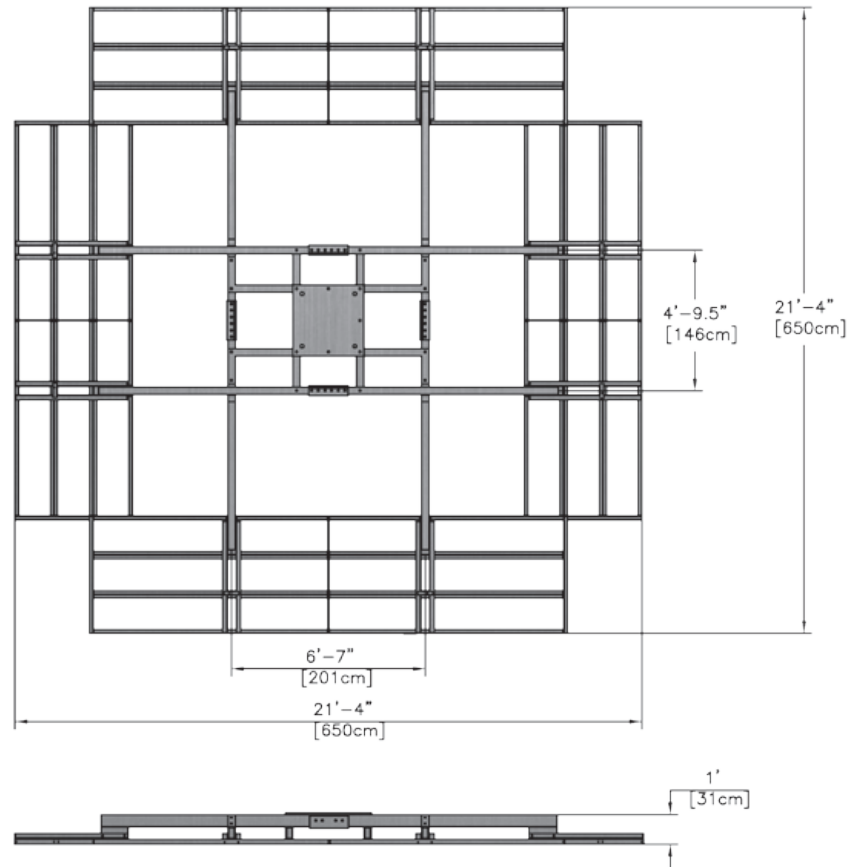

PART NUMBER	DESCRIPTION
AFCH213-65G-R	Non-Pen Mount, 3 Trays Per Leg, 21.3' x 21.3' Footprint, 65G Tower Adapter w/ Rubber
AFCH213-MONO-R	Non-Pen Mount, 3 Trays Per Leg, 21.3' x 21.3' Footprint, Monopole Adapter w/ Rubber
AFCH213	Contact Baird for a complete list of available AFC HD Models

PRODUCT INFORMATION	
Application:	Roof-Top or Ground
Type:	Non-Penetrating, Flat Surface
Uses:	Towers Monopoles Satellite 3.7M to 5.0M+
Footprint:	21.3' x 21.3' = 454 sq ft
Available Options:	1 Tray Per Leg 2 Trays Per Leg 3 Trays Per Leg 4 Trays Per Leg Penetrating Feet (No Trays)
Finish:	Hot Dip Galvanized
Wireless / Other Application Mast Sizes:	Tower or monopole is mounted directly to AFC Base
Satellite Mast Sizes:	Antenna kingpost or pedestal is mounted directly to AFC Base
Ballast:	Up to 228 Standard Concrete Blocks (8" x 8" x 16")
Shipping:	Freight 2 Shipping Pallets per Mount
Warranty:	10 Year Product Warranty