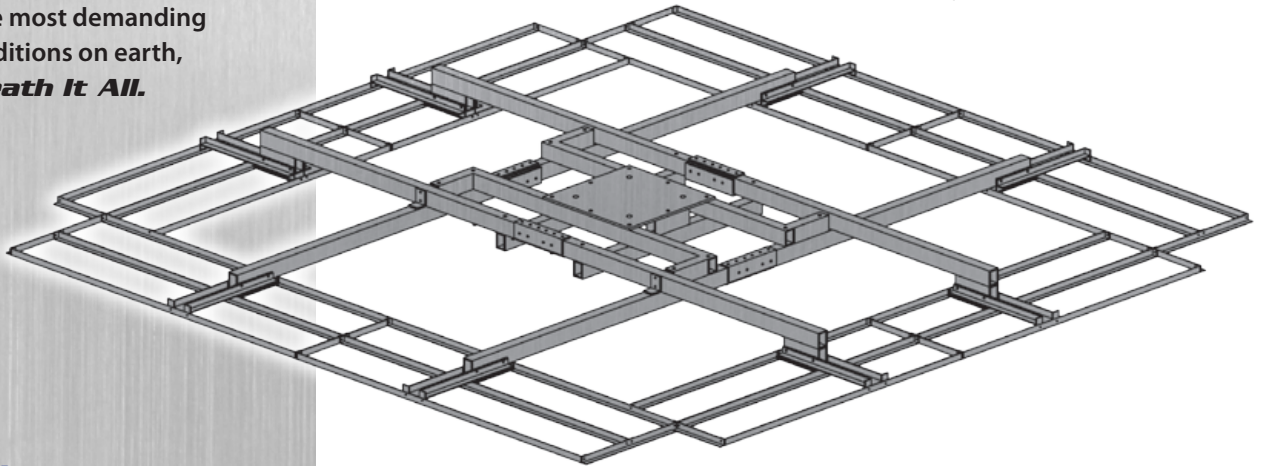

Model: AFC HD (2 Trays Per Leg)
Type: Non-Penetrating Mount System
Towers and Monopoles

Baird is the world's leading antenna mounting systems manufacturer. Baird designs, tests and manufactures mounting systems for every antenna offered in the world today. In the most demanding situations and conditions on earth, Baird is ***Underneath It All.***

Baird AFC HD Series products are used to mount towers or monopoles in remote locations. The AFC HD mount is secured with locally available ballast material and requires no concrete to provide a stable mounting platform.

Superior Quality

- 100% hot dipped galvanized finish
- Zinc plated hardware
- Design tested for survivability
- State-of-the-art manufacturing
- Heavy gauge steel fabrication

Ultimate Flexibility

- Mast sizes to accommodate ALL major antenna brands
- Mast heights up to 10' (3.2M) for wireless and other applications
- Custom installations? Baird can meet your needs with more than 20 years of industry experience

PRODUCT INFORMATION	
Application:	Roof-Top or Ground
Type:	Non-Penetrating, Flat Surface
Uses:	Towers Monopoles Satellite 3.7M to 5.0M+
Footprint:	18.6' x 18.6' = 349 sq ft
Available Options:	1 Tray Per Leg 2 Trays Per Leg 3 Trays Per Leg 4 Trays Per Leg Penetrating Feet (No Trays)
Finish:	Hot Dip Galvanized
Wireless / Other Application Mast Sizes:	Tower or monopole is mounted directly to AFC Base
Satellite Mast Sizes:	Antenna kingpost or pedestal is mounted directly to AFC Base
Ballast:	Up to 152 Standard Concrete Blocks (8" x 8" x 16")
Shipping:	Freight 2 Shipping Pallets per Mount
Warranty:	10 Year Product Warranty