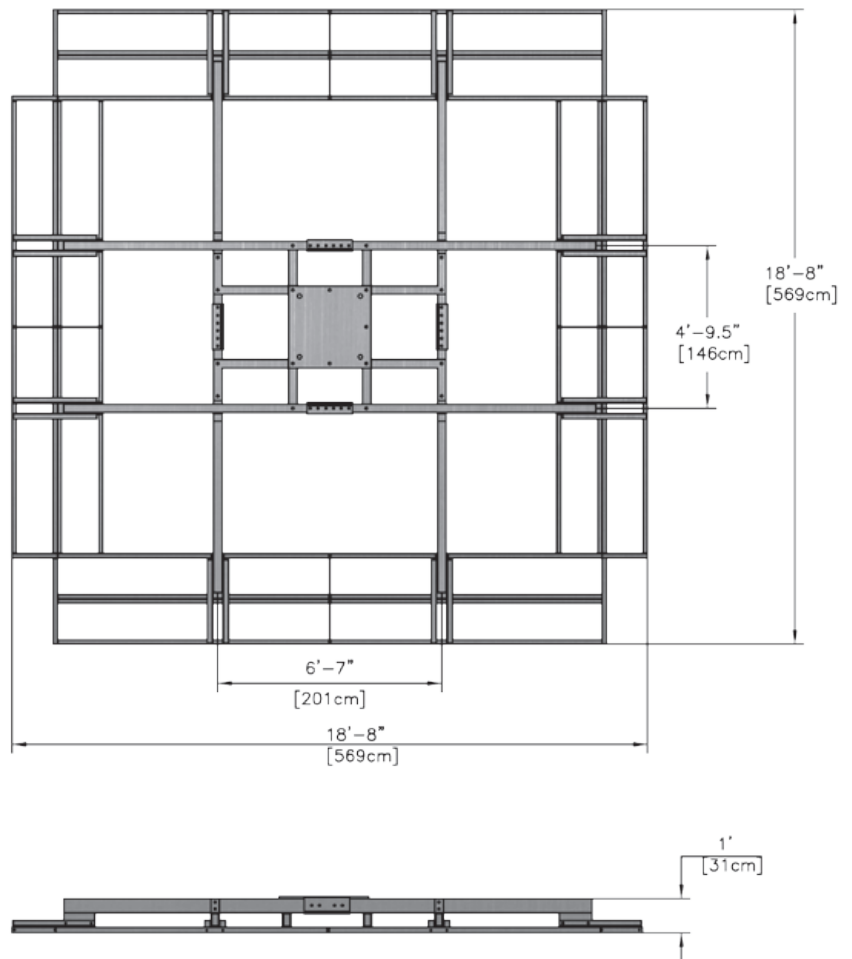

PART NUMBER	DESCRIPTION
AFCH186-65G-R	Non-Pen Mount, 2 Trays Per Leg, 18.6' x 18.6' Footprint, 65G Tower Adapter w/ Rubber
AFCH186-MONO-R	Non-Pen Mount, 2 Trays Per Leg, 18.6' x 18.6' Footprint, Monopole Adapter w/ Rubber
AFCH186	Contact Baird for a complete list of available AFC HD Models

PRODUCT INFORMATION	
Application:	Roof-Top or Ground
Type:	Non-Penetrating, Flat Surface
Uses:	Towers Monopoles Satellite 3.7M to 5.0M+
Footprint:	18.6' x 18.6' = 349 sq ft
Available Options:	1 Tray Per Leg 2 Trays Per Leg 3 Trays Per Leg 4 Trays Per Leg Penetrating Feet (No Trays)
Finish:	Hot Dip Galvanized
Wireless / Other Application Mast Sizes:	Tower or monopole is mounted directly to AFC Base
Satellite Mast Sizes:	Antenna kingpost or pedestal is mounted directly to AFC Base
Ballast:	Up to 152 Standard Concrete Blocks (8" x 8" x 16")
Shipping:	Freight 2 Shipping Pallets per Mount
Warranty:	10 Year Product Warranty