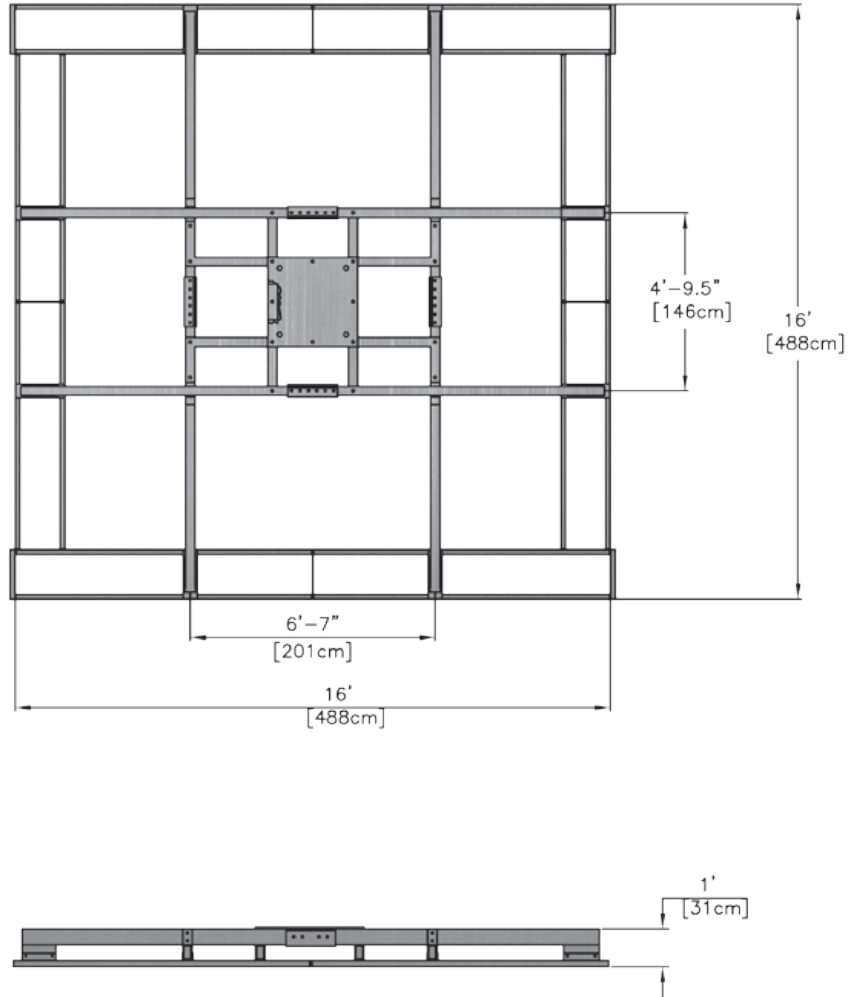

PART NUMBER	DESCRIPTION
AFCH16-65G-R	Non-Pen Mount, 1 Tray Per Leg, 16' x 16' Footprint, 65G Tower Adapter w/ Rubber
AFCH16-MONO-R	Non-Pen Mount, 1 Tray Per Leg, 16' x 16' Footprint, Monopole Adapter w/ Rubber
AFCH16	Contact Baird for a complete list of available AFC HD Models

PRODUCT INFORMATION	
Application:	Roof-Top or Ground
Type:	Non-Penetrating, Flat Surface
Uses:	Towers Monopoles Satellite 3.7M to 5.0M+
Footprint:	16' x 16' = 256 sq ft
Available Options:	1 Tray Per Leg 2 Trays Per Leg 3 Trays Per Leg 4 Trays Per Leg Penetrating Feet (No Trays)
Finish:	Hot Dip Galvanized
Wireless / Other Application Mast Sizes:	Tower or monopole is mounted directly to AFC Base
Satellite Mast Sizes:	Antenna kingpost or pedestal is mounted directly to AFC Base
Ballast:	Up to 152 Standard Concrete Blocks (8" x 8" x 16")
Shipping:	Freight 2 Shipping Pallets per Mount
Warranty:	10 Year Product Warranty