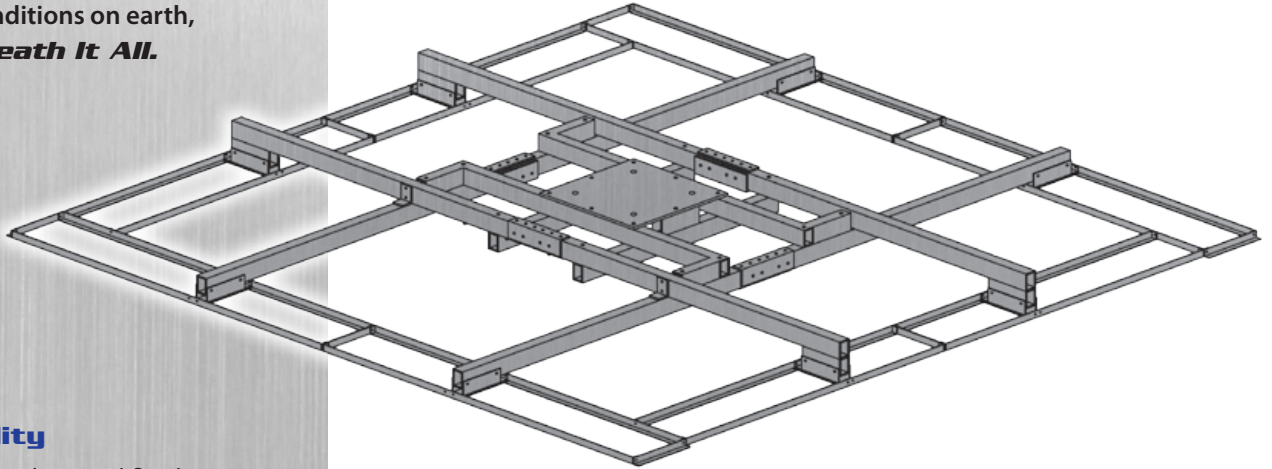

Model: AFC HD (1 Tray Per Leg)
Type: Non-Penetrating Mount System
Towers and Monopoles

Baird is the world's leading antenna mounting systems manufacturer. Baird designs, tests and manufactures mounting systems for every antenna offered in the world today. In the most demanding situations and conditions on earth, Baird is ***Underneath It All.***

Baird AFC HD Series products are used to mount towers or monopoles in remote locations. The AFC HD mount is secured with locally available ballast material and requires no concrete to provide a stable mounting platform.

Superior Quality

- 100% hot dipped galvanized finish
- Zinc plated hardware
- Design tested for survivability
- State-of-the-art manufacturing
- Heavy gauge steel fabrication

Ultimate Flexibility

- Mast sizes to accommodate ALL major antenna brands
- Mast heights up to 10' (3.2M) for wireless and other applications
- Custom installations? Baird can meet your needs with more than 20 years of industry experience

PRODUCT INFORMATION	
Application:	Roof-Top or Ground
Type:	Non-Penetrating, Flat Surface
Uses:	Towers Monopoles Satellite 3.7M to 5.0M+
Footprint:	16' x 16' = 256 sq ft
Available Options:	1 Tray Per Leg 2 Trays Per Leg 3 Trays Per Leg 4 Trays Per Leg Penetrating Feet (No Trays)
Finish:	Hot Dip Galvanized
Wireless / Other Application Mast Sizes:	Tower or monopole is mounted directly to AFC Base
Satellite Mast Sizes:	Antenna kingpost or pedestal is mounted directly to AFC Base
Ballast:	Up to 152 Standard Concrete Blocks (8" x 8" x 16")
Shipping:	Freight 2 Shipping Pallets per Mount
Warranty:	10 Year Product Warranty